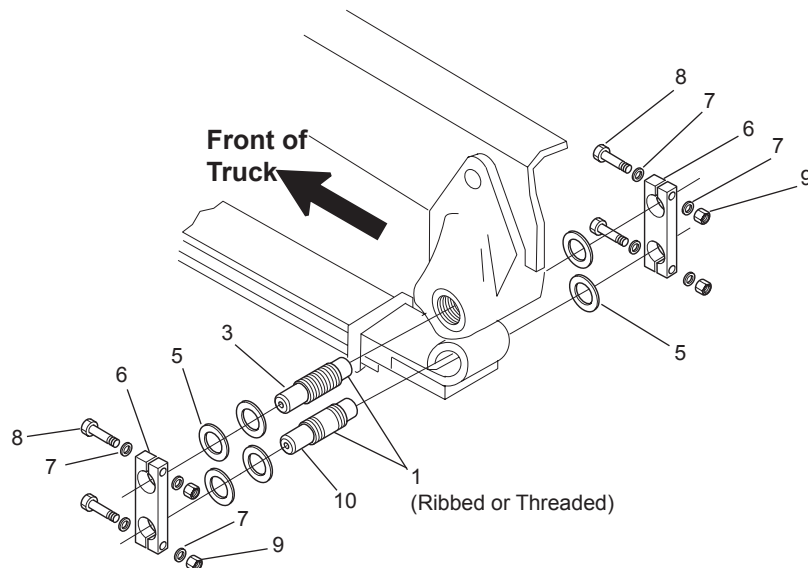

# FRONT AND REAR BUSHING KITS (STANDARD PARTS)

ITEM	DESCRIPTION	ITEM	DESCRIPTION	ITEM	DESCRIPTION	ITEM	DESCRIPTION
1	Bushing Assembly	6	Shackle Side Bar	9	Hex. Head Locking Nut	12	Collar
3	Pin	7	Flat Washer	10	Grease Fitting		
5	Shim Washer	8	Hex. Head Cap Screw	11	Lock Washer		

## REAR KIT WITH THREADED SIDE BARS

Figure 2

## REAR KIT WITH THREADED BUSHING

Figure 3