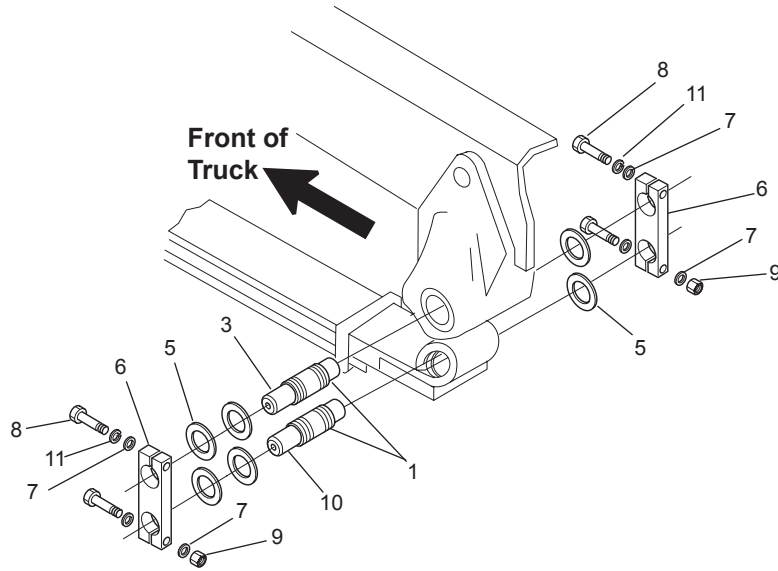

# FRONT AND REAR BUSHING KITS (STANDARD PARTS)

ITEM	DESCRIPTION	ITEM	DESCRIPTION	ITEM	DESCRIPTION	ITEM	DESCRIPTION
1	Bushing Assembly	6	Shackle Side Bar	9	Hex. Head Locking Nut	12	Collar
3	Pin	7	Flat Washer	10	Grease Fitting		
5	Shim Washer	8	Hex. Head Cap Screw	11	Lock Washer		

## REAR KIT WITH THREADED SIDE BARS

Figure 2

## REAR KIT WITH THREADED BUSHING

Figure 3